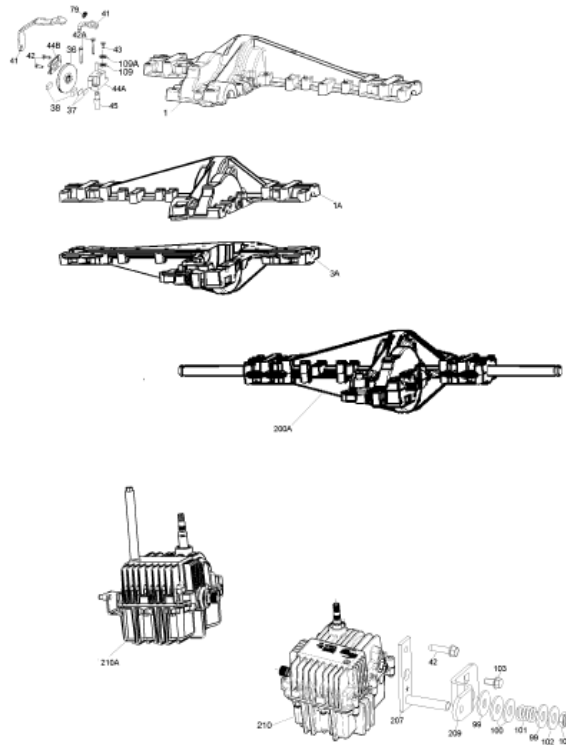

		Ref #	Item #	Description	Qty	Remark
		22	792218	V-Belt 100"	1	
		3	770135A	Case	1	
		1	772151	Cover LH (Mach)	1	
		5	776445	Counter Shaft	1	
		6	778387	Spur Gear 11T	1	
		9	786197	Neutral Sleeve .572L	1	
		13	778368	Bevel Gear 13T (Incl. 14)	2	
		14	778368	Bevel Gear 13T (Incl. 13)	2	
		15	778373	Ring Gear 54T	1	
		17	786139	Drive Pin	1	
		23	792195	Washer	1	
		25	792073A	Screw 1/4-20 x 1.25	27	
		26	792125	Retaining Ring	4	
		28	792035	Retaining Ring	1	
		29	780179	Washer .627ID .140W	1	
		30	792076A	Washer .312ID .059W	1	
		31	780189	Washer .563ID .062W	1	
		32	780072	Washer .627ID .031W	2	
		36	790075	Brake Disk	1	
		37	790007	Brake Pad Plate	1	
		38	799021	Brake Pad	2	
		39	786026	Dowel Pin .3125 x .750	2	

	Ref #	Item #	Description	Qty	Remark
➔	1	772151	Cover LH (Mach)	1	
●	36	790075	Brake Disk	1	
●	37	790007	Brake Pad Plate	1	
Ⓢ	38	799021	Brake Pad	2	
●	41	790010	Brake Lever	1	
Ⓢ	42	792177	Screw, 1/4-20 x 1.375	1	
Ⓢ	43	792075	Lock Nut 5/16-24	1	
●	79	792144	Spring .430OD .5000L	1	
●	103	792193	Screw 1/4-28 x .490	1	
●	210	794798	Hydro Module LH (Foot Control)	1	
Ⓢ	42A	792085A	Screw, 1/4-20 X 2.25"	1	